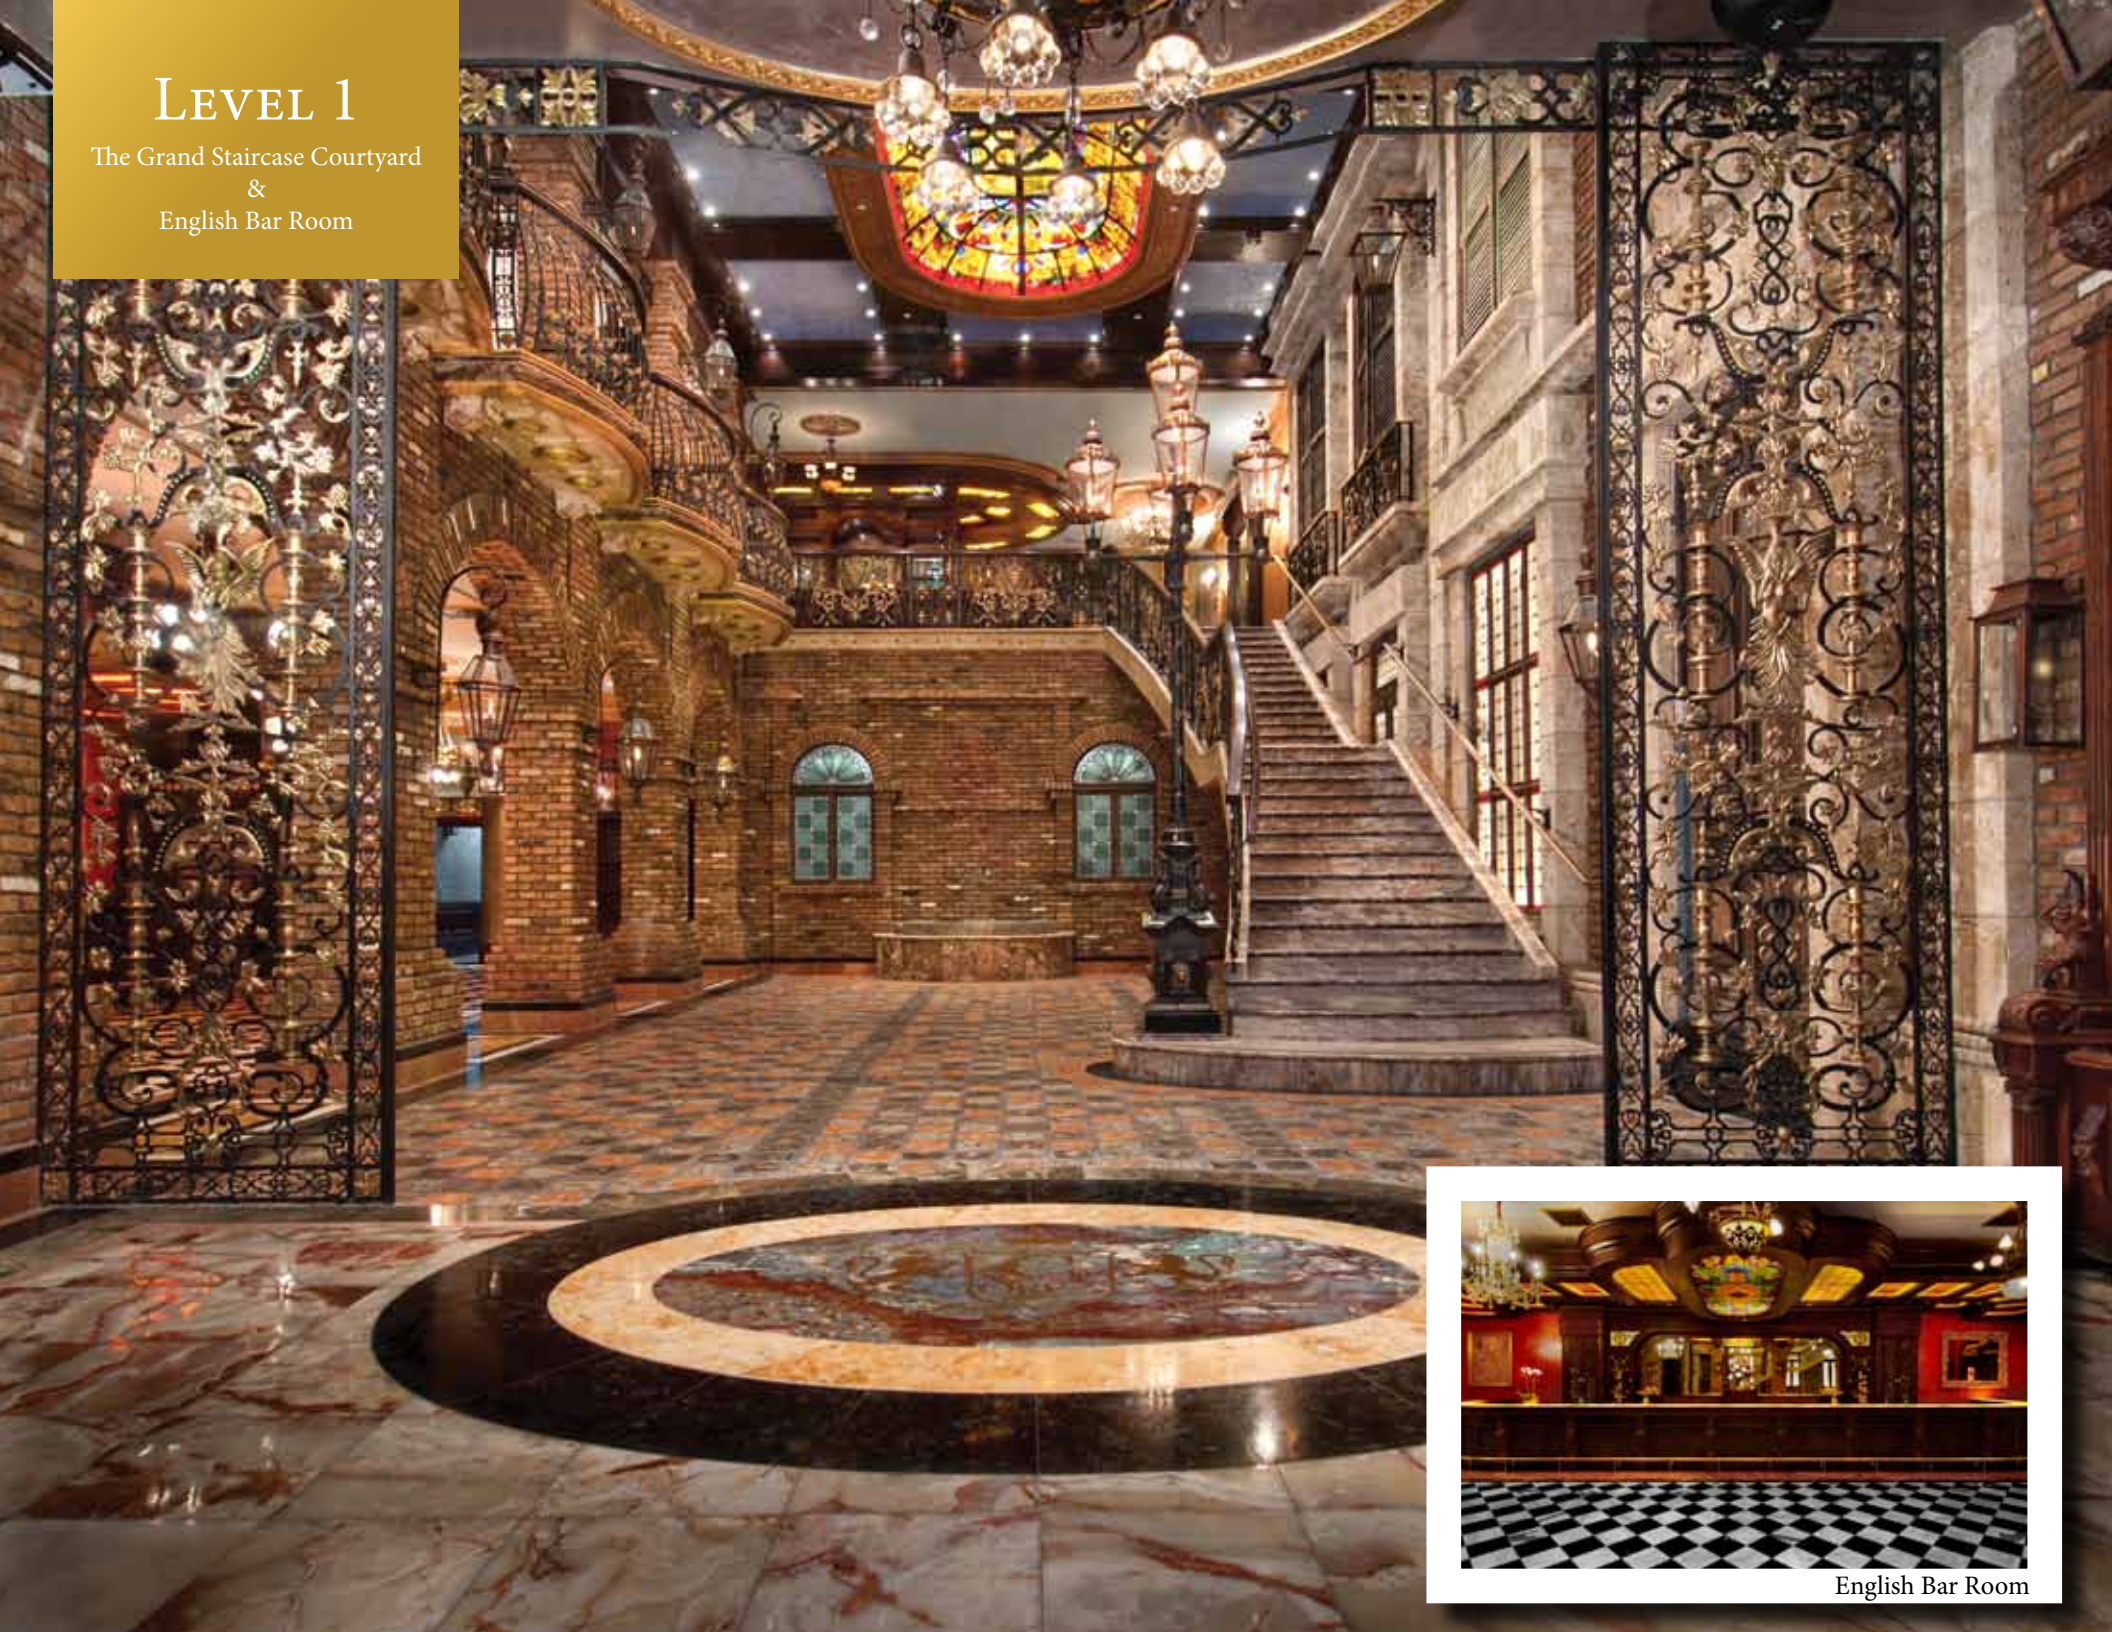

Level 1

The Grand Staircase Courtyard & English Bar Room

Whether you envision a grand bridal entrance or an elegant gala cocktail reception, **The Grand Staircase Courtyard** offers you a breathtaking and truly unique entrance for your event. Complete with Italian cobblestone flooring, a stunning 28-foot, stained glass atrium ceiling, bubbling fountain, flickering gas flame lanterns and an array of interesting architectural antiques, there's a feast for the eyes wherever you look.

Stroll through the brick arches of The Grand Staircase Courtyard, and you'll be captivated by the 40-foot, intricately carved bar that sits regally in the **English Bar Room**, complete with natural onyx stone counter, illuminated from below for a stunning setting.

See other side
for photo

LEVEL 1

The Grand Staircase Courtyard
&
English Bar Room

English Bar Room