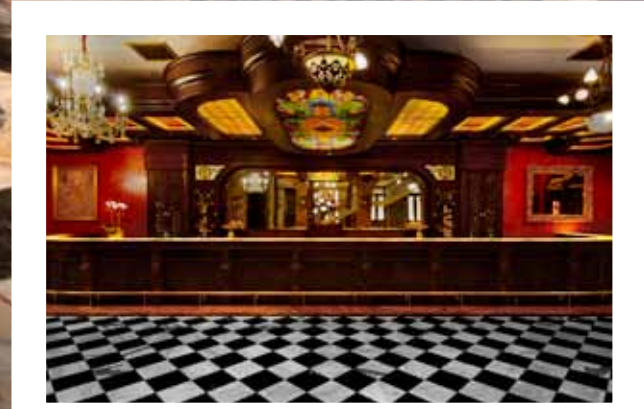

Level 1

The Grand Staircase Courtyard & English Bar Room

Whether you envision a grand bridal entrance or an elegant gala cocktail reception, **The Grand Staircase Courtyard** offers you a breathtaking and truly unique entrance for your event. Complete with Italian cobblestone flooring, a stunning 28-foot, stained glass atrium ceiling, bubbling fountain, flickering gas flame lanterns and an array of interesting architectural antiques, there's a feast for the eyes wherever you look.

Stroll through the brick arches of The Grand Staircase Courtyard, and you'll be captivated by the 40-foot, intricately carved bar that sits regally in the **English Bar Room**, complete with natural onyx stone counter, illuminated from below for a stunning setting.

See other side
for photo

LEVEL 1

The Grand Staircase Courtyard
&
English Bar Room

English Bar Room